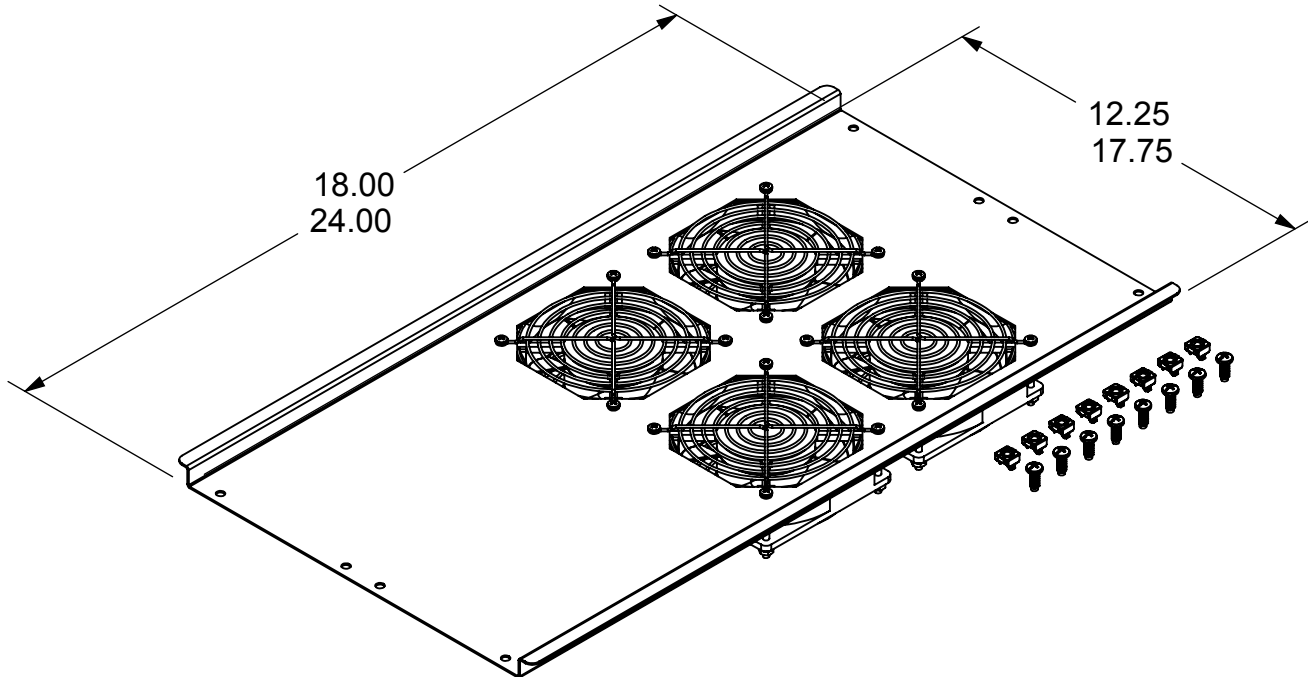

DESCRIPTION	WEIGHT (lbs)
V-LINE TOP PANEL, 420 CFM FAN, 24"W	9.7
V-LINE TOP PANEL, 420 CFM FAN, 29.5"W	11.6
V-LINE TOP PANEL, 420 CFM FAN, 24"W x 24" D	8.5
V-LINE TOP PANEL, 420 CFM FAN, 29.5"W x 24" D	9.9

ASSEMBLY INCLUDES:

- FAN TOP PANEL
- FOUR (4) AC FANS, 105 CFM
- POWER CHORD
- EIGHT (8) #12-24 CAGE NUTS & SCREWS

FINISH:

- B (BLACK POWDER)
- A (ACCESS GRAY)

MATERIAL:

- 16 GAUGE STEEL

VTP	4	A	B
V-Line top Panel	Style	Cabinet size	Color
VTP	4 420 CFM	A 24Wx 30,36,42,48D	A Gray
		B 29Wx 30,36,42,48D	B Black
		C 24W x 24D	
		D 29Wx24D	

509 West Monroe St.
Highland, IL 62249
Phone (800) 851-7415
FAX (800) 356-1438
www.cooperbline.com

SUBMITTAL DRAWING

TITLE:

**V-LINE TOP PANEL ASSY,
420 CFM FAN**

EQUIPMENT FURNISHED HAS BEEN FABRICATED IN ACCORDANCE WITH THIS DRAWING.

REFERENCE DWG(S):
00016614

MODEL SOURCE FILE:
00016614

REV:
00

SUBMITTAL NO:
S00016614

DRAWN BY: RLM   REV: A

DATE:
5/18/09

SHEET:
1 OF 1